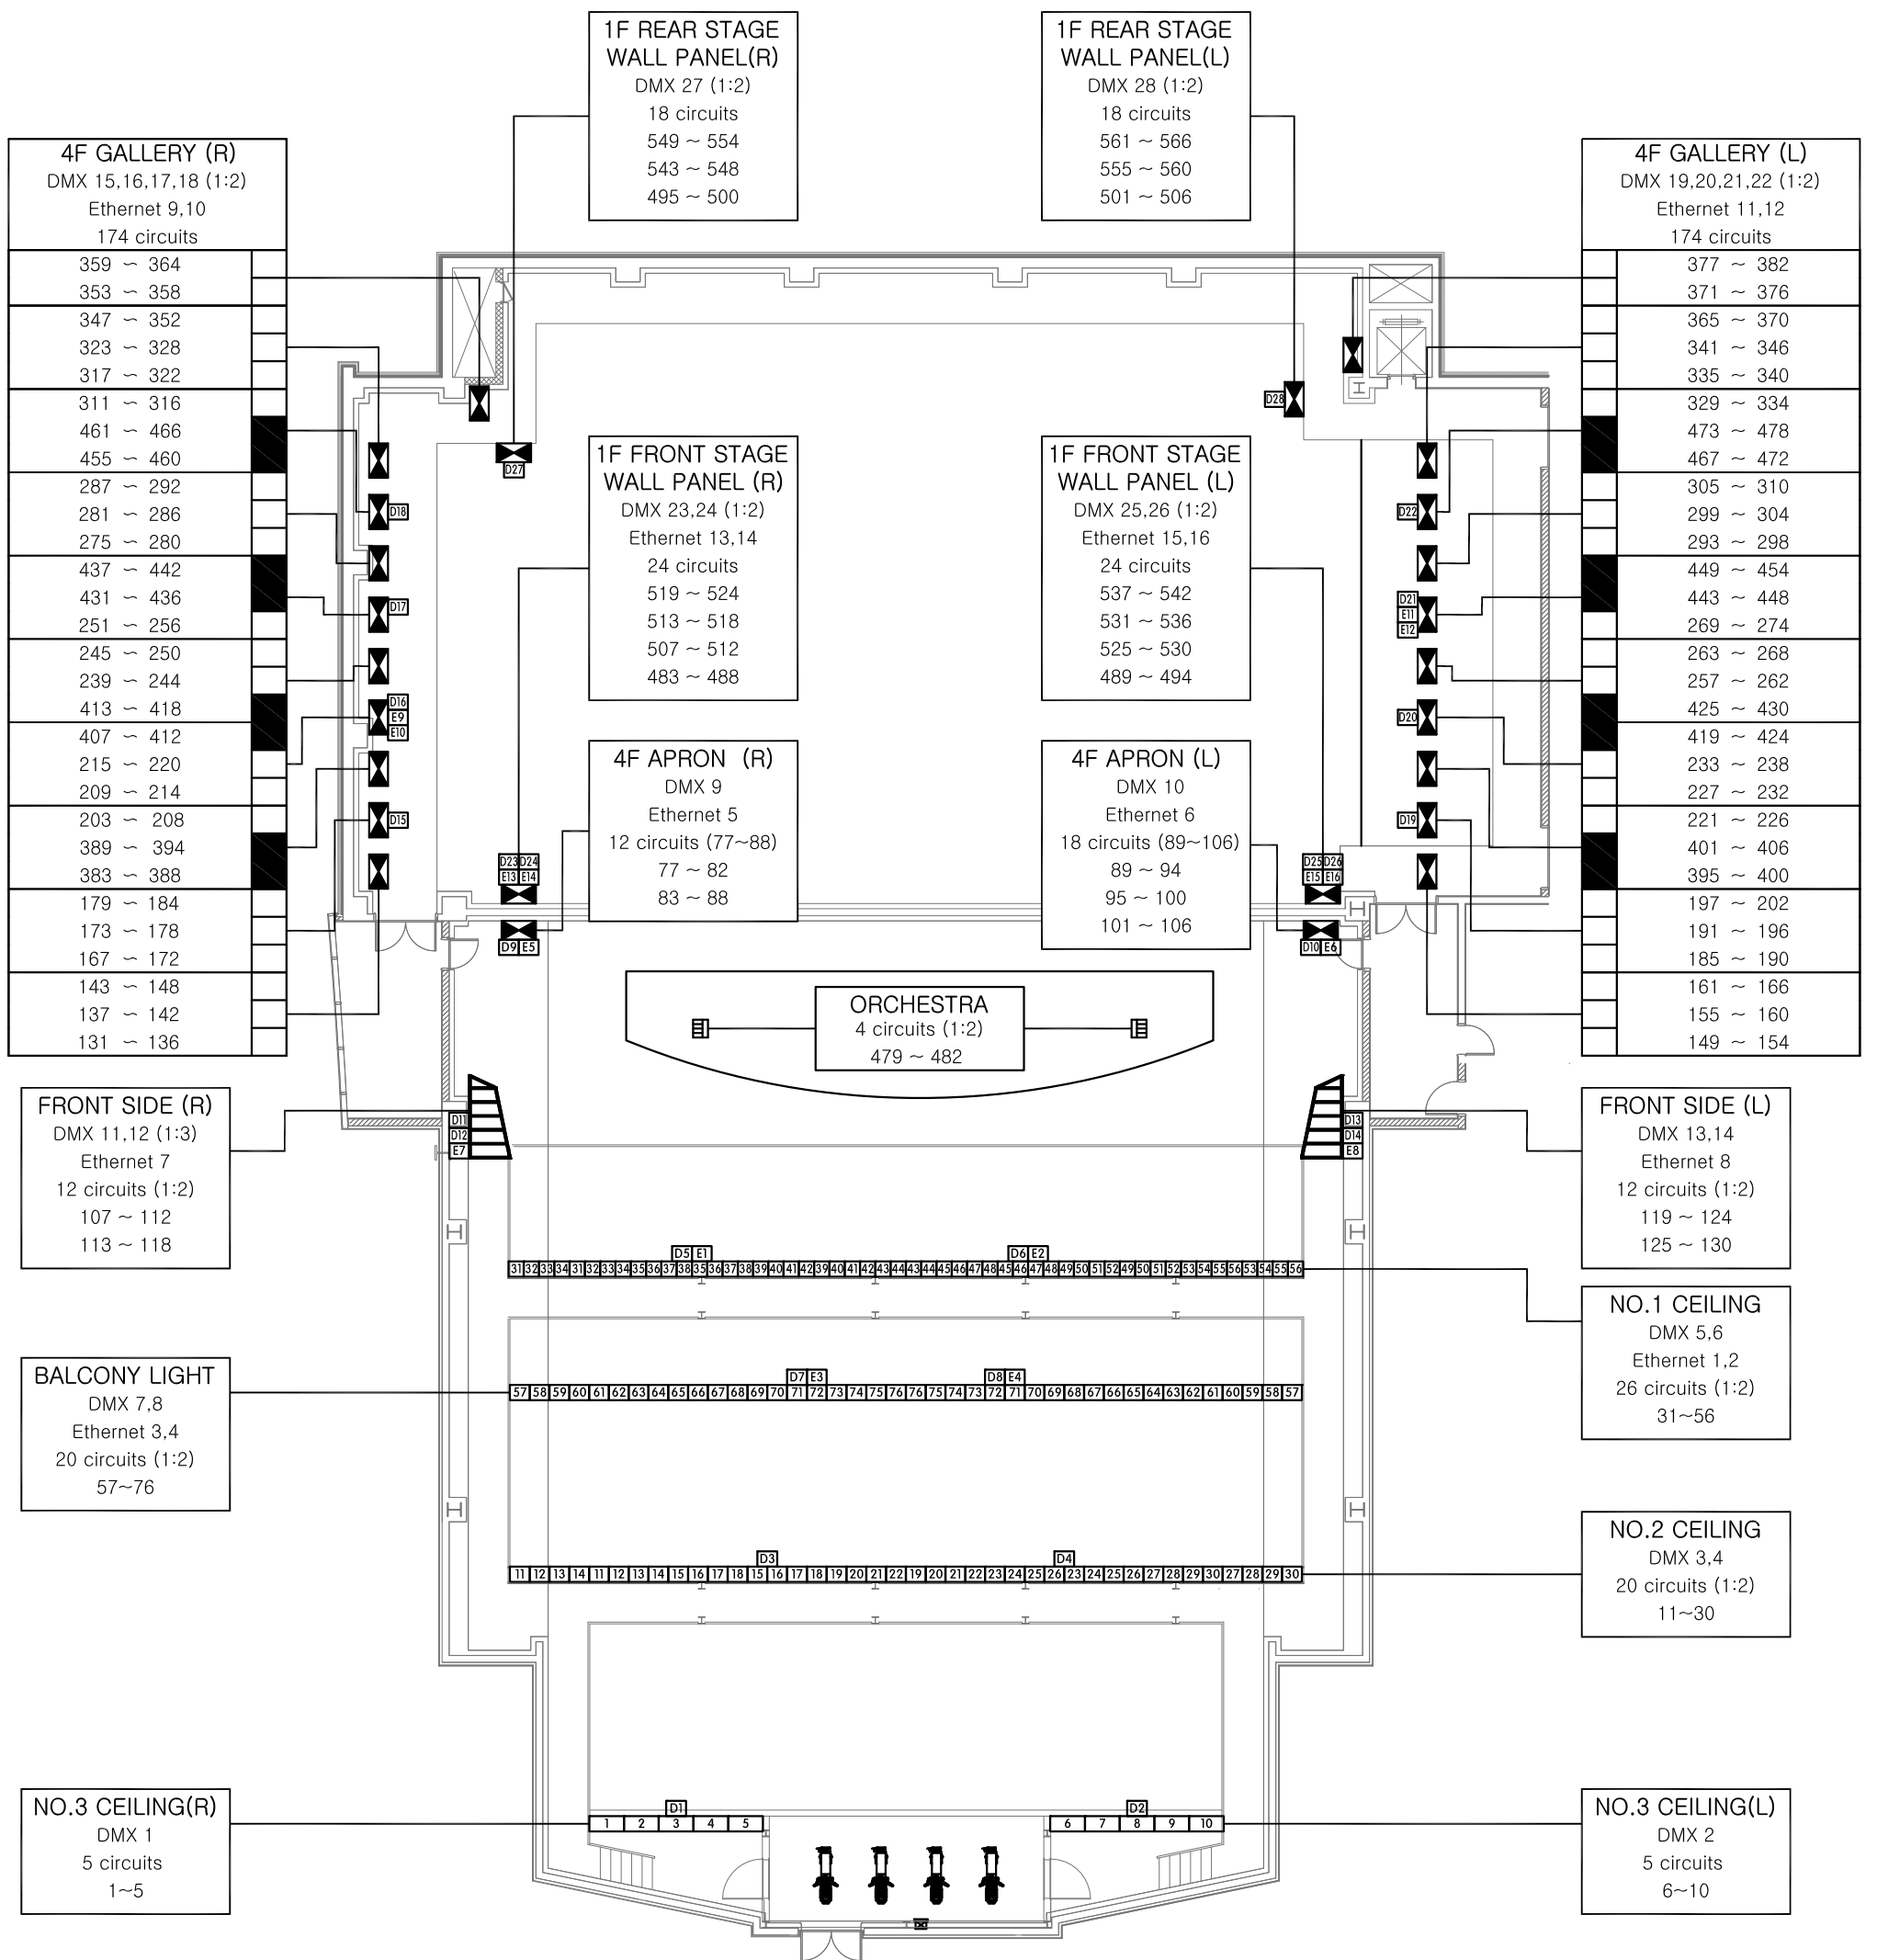

## LIGHTING CIRCUIT PLAN

\* 극장 총 회로수: 576회로 (2port)

\* 1port: 1~480 , 2port: 481~576

SYMBOL	DESCRIPTION
	DMX (XLR 5 PIN)
	ETHERNET (RJ45)
	WALL PANEL
	FLOOR POCKET